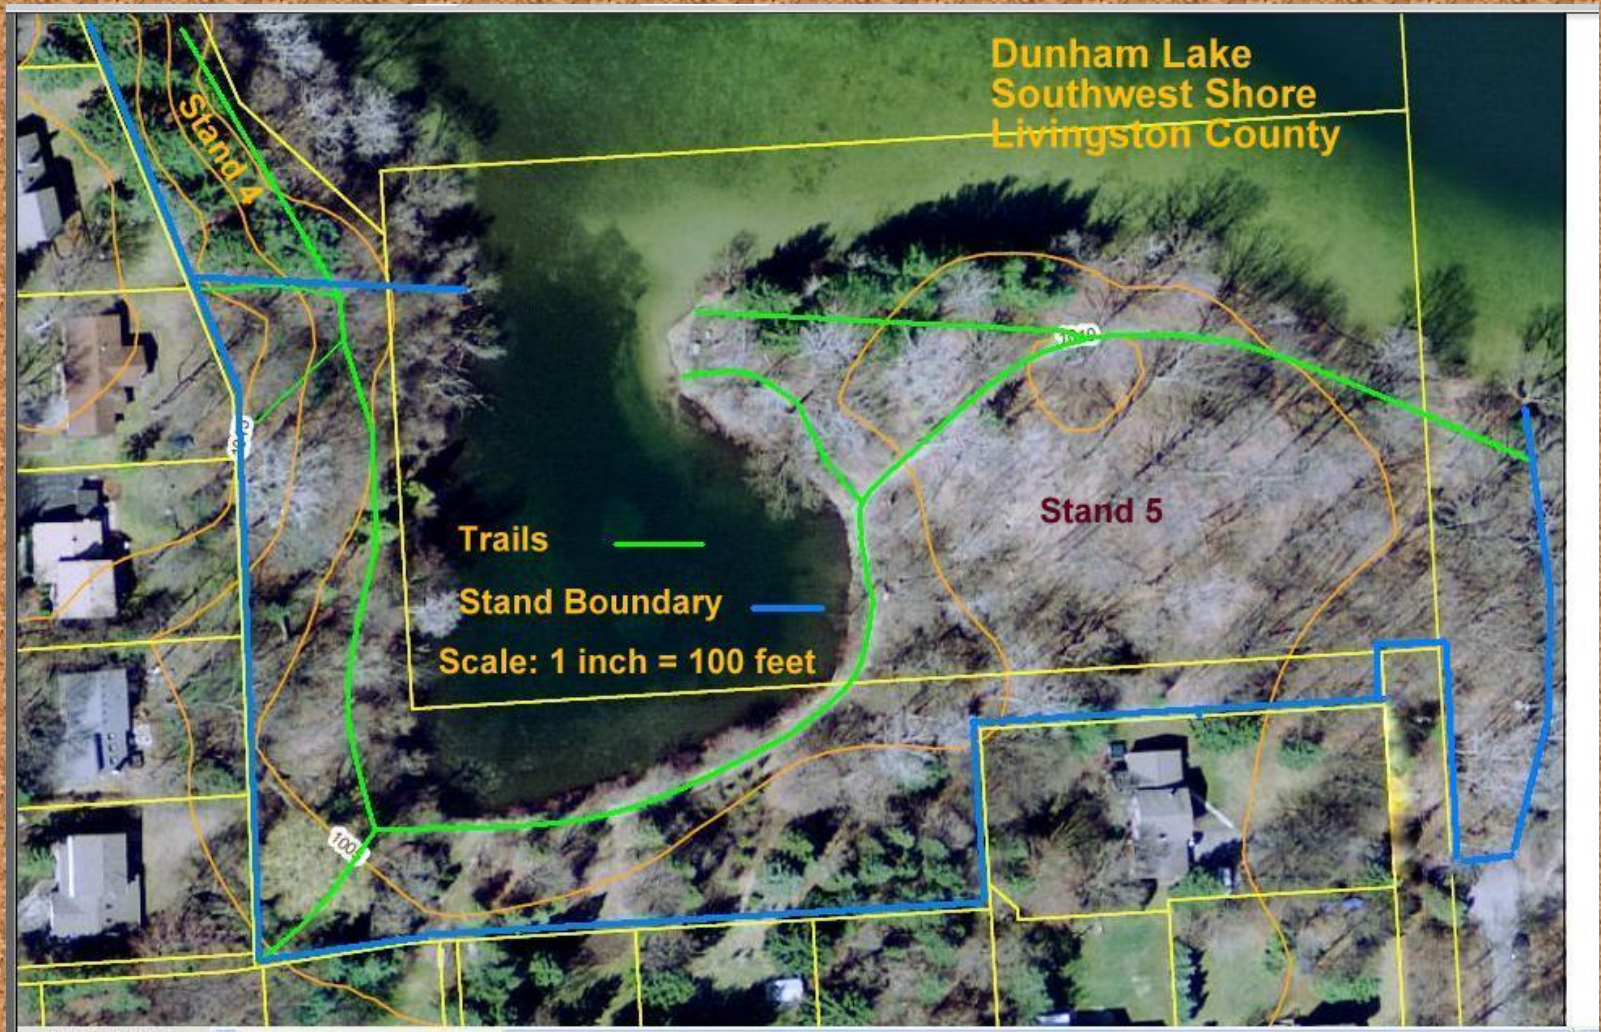

FOREST STEWARDSHIP PLAN

**Plan Prepared by Rick McAvinchey
The Land Steward, LLC
Ortonville, Michigan**

September, 2013

Northwest Shore Middle

S.E. Shore Trails

Turtle Cove 'Lagoon'

Invasive Plants

Garlic Mustard

Dog Strangling Vine (a.k.a. Black Swallowwort)

Dog Strangling Vine (a.k.a. Black Swallowwort)

Purple Loosestrife

Autumn Olive

Phragmites is ...
a perennial grass ranging in height from 6 to 13 feet

Glossy Buckthorn

Look to the east. That's right, turn your head and look just beyond our new play structure. This area is called "The Fen." Turns out, this little stretch of real estate is very very special. Mike Penskar, of the Michigan Natural Features Inventory, a man who has spent his career as a field botanist, has determined we have a Prairie fen, a globally rare unique type of wetland. Prairie fens occur only in the parts of the Midwest that have been scoured by glaciers. Here, where groundwater-fed springs come to the soil surface, where sedges, grasses and other grasslike vegetation dominate, a very high plant diversity is home to many rare species, including the federally endangered Mitchell's satyr butterfly.

Step Pool Bio-swale

Step Pond Design

Design Guidelines for Step Pool Storm Conveyance
Anne Arundel County Government
Department of Public Works, Bureau of Engineering

Planting 140+ Trees/Shrubs

Monarch Butterfly Presentation