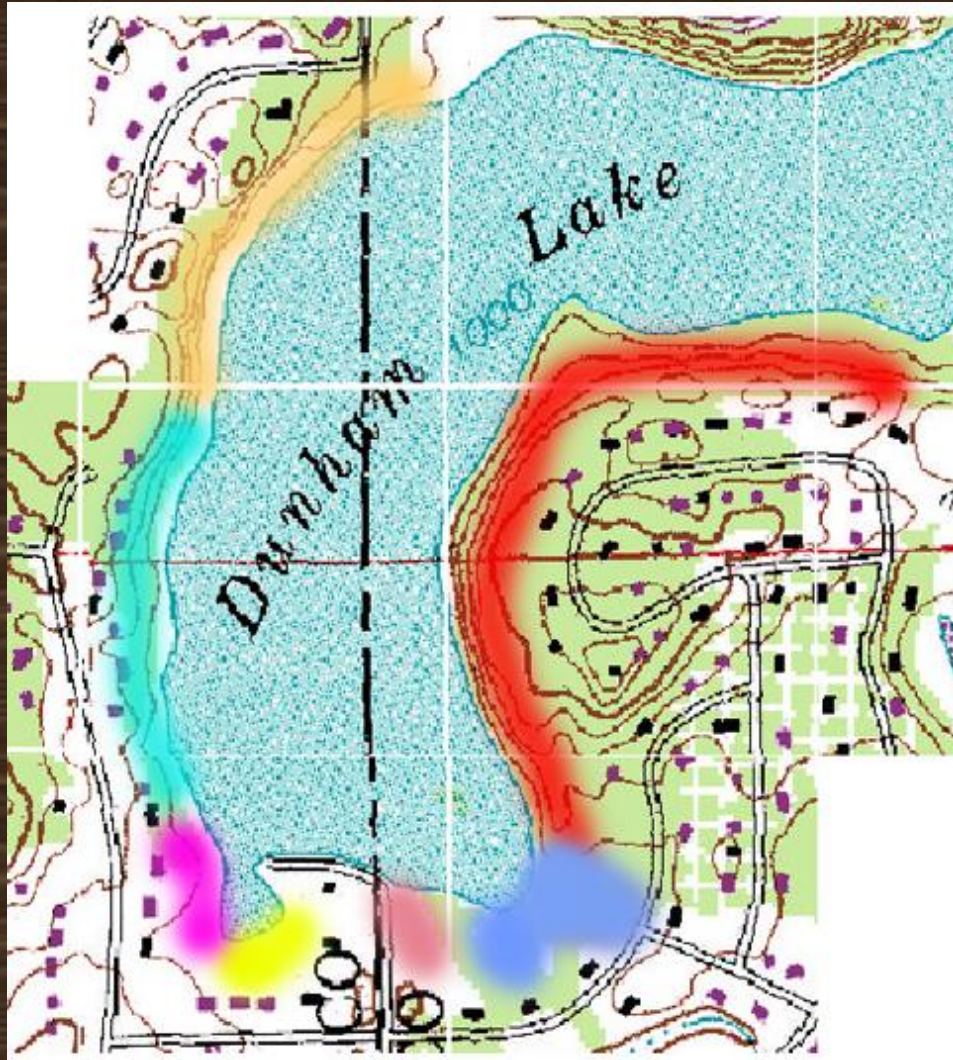

Dunham Lake Greenbelt

Developing a Dunham Lake Greenbelt Management Plan

"Dunham Lake Greenbelt Management Plan" A Collaborative Effort

**Greenbelt
Stewardship
Plan
by Rick
McAvinchey**

**DUNHAM LAKE GREENBELT
HIGHLAND AND HARTLAND TOWNSHIPS
OAKLAND AND LIVINGSTON COUNTIES,
MICHIGAN**

FOREST STEWARDSHIP PLAN

**Plan Prepared by Rick McAvinchey
The Land Steward, LLC
Ortonville, Michigan**

September, 2013

Northwest Shore Middle

S.E. Shore Trails

Turtle Cove 'Lagoon'

Invasive Plants

Garlic Mustard

Myrtle Invasion

Wildflowers Crowded-out

© 2001 Eleanor Seluys

Norway Maples: Developing a Monoculture

Natural Succession

Replanting the Greenbelt

Viburnum and Wild Ginger

Fragrant Sumac

Look to the east. That's right, turn your head and look just beyond our new play structure. This area is called "The Fen." Turns out, this little stretch of real estate is very very special. Mike Penskar, of the Michigan Natural Features Inventory, a man who has spent his career as a field botanist, has determined we have a Prairie fen, a globally rare unique type of wetland. Prairie fens occur only in the parts of the Midwest that have been scoured by glaciers. Here, where groundwater-fed springs come to the soil surface, where sedges, grasses and other grasslike vegetation dominate, a very high plant diversity is home to many rare species, including the federally endangered Mitchell's satyr butterfly.