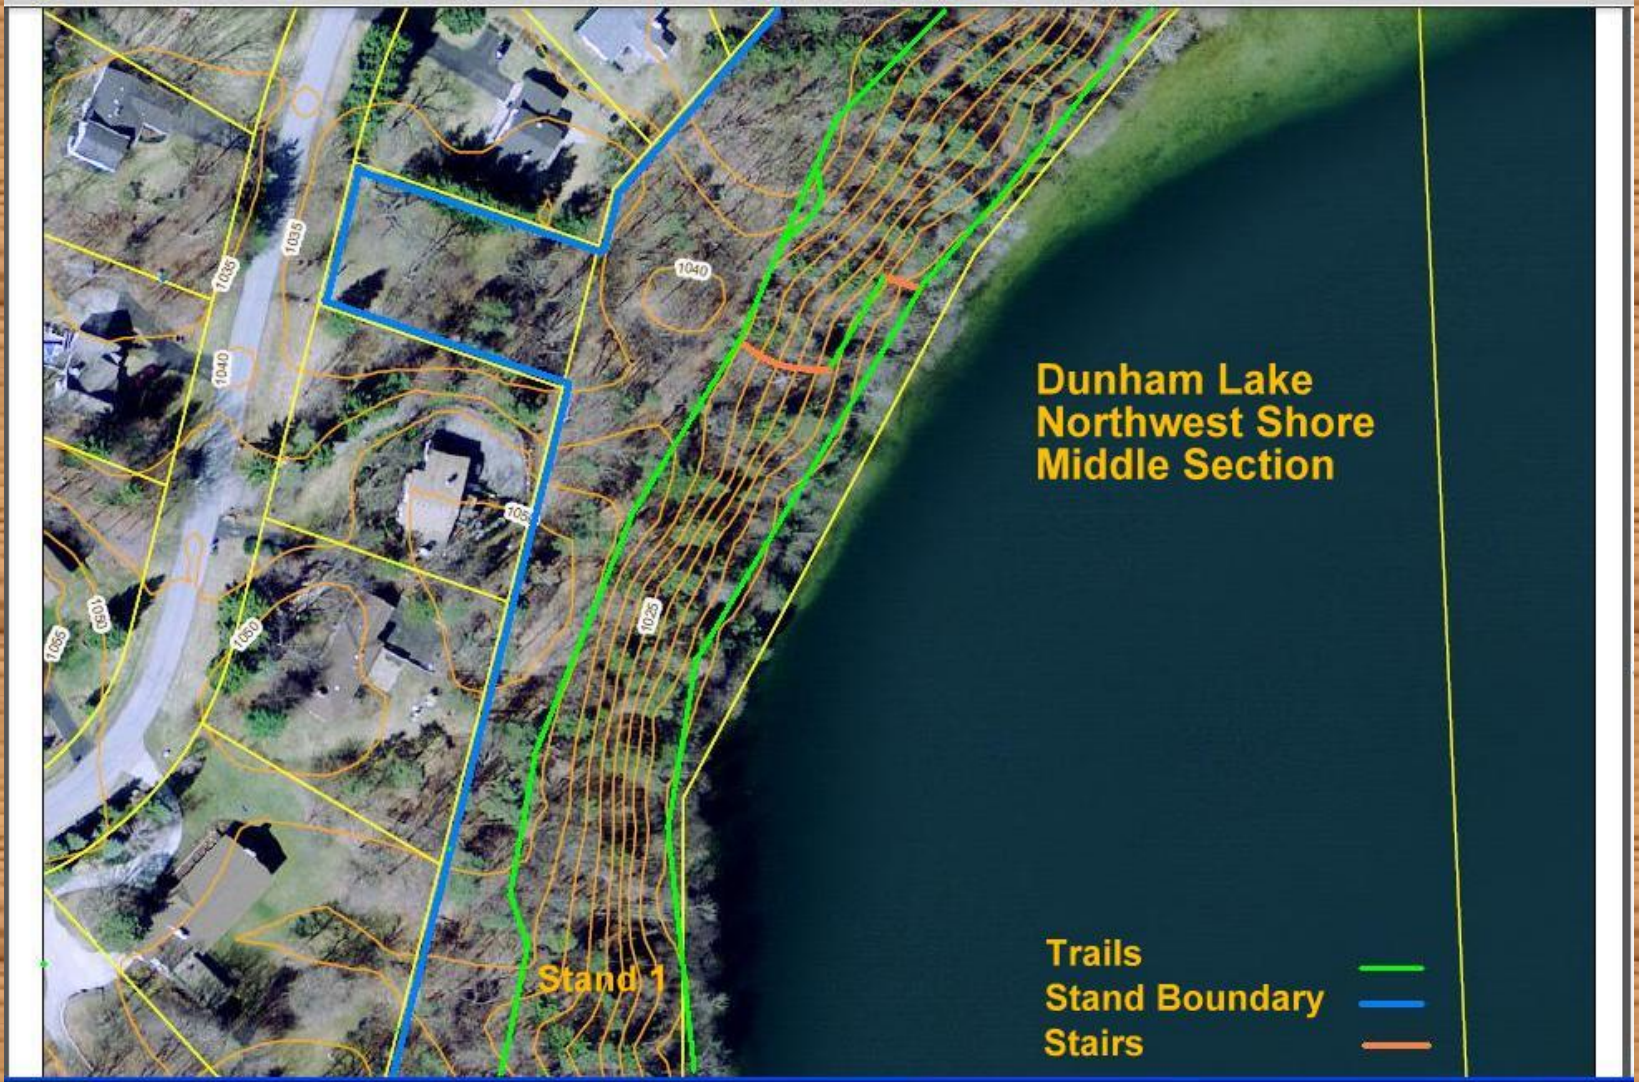

FOREST STEWARDSHIP PLAN

**Plan Prepared by Rick McAvinchey
The Land Steward, LLC
Ortonville, Michigan**

September, 2013

Northwest Shore Middle

S.E. Shore Trails

Turtle Cove 'Lagoon'

Invasive Plants

Garlic Mustard

Look to the east. That's right, turn your head and look just beyond our new play structure. This area is called "The Fen." Turns out, this little stretch of real estate is very very special. Mike Penskar, of the Michigan Natural Features Inventory, a man who has spent his career as a field botanist, has determined we have a Prairie fen, a globally rare unique type of wetland. Prairie fens occur only in the parts of the Midwest that have been scoured by glaciers. Here, where groundwater-fed springs come to the soil surface, where sedges, grasses and other grasslike vegetation dominate, a very high plant diversity is home to many rare species, including the federally endangered Mitchell's satyr butterfly.

Step Pool Bio-swale

Step Pond Design

Design Guidelines for Step Pool Storm Conveyance
Anne Arundel County Government
Department of Public Works, Bureau of Engineering

Planting 140+ Trees/Shrubs

Monarch Butterfly Presentation